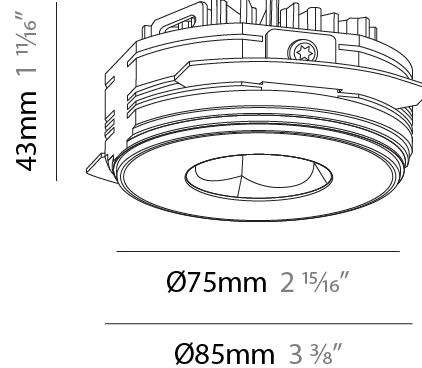

PHYSICAL

Shape: Round
Diameter (mm): 75
Diameter (in): 2 ¹⁵/₁₆
Height (mm): 43
Height (in): 1 ¹¹/₁₆
Ceiling Thickness (mm): 10 / 12.5 / 15 / 25
Ceiling Thickness (in): 3/8 or 1/2 or 9/16 or 1
Min. Recessing Depth (mm): 50
Min. Recessing Depth (in): 1 ¹⁵/₁₆
Light Distribution: Direct
Diffuser: Lens Pack - Spread Lens / Linear Spread Lens / Honeycomb Louver
Fixture Finish: SSR / BKV / CWI / CRY / HAB / UFT / ITA / RUA / FTG / MYG / LOD / PUS / FRO / FUP / KIA / POP / BLS / SPG / MEY / GOH / GUM / CHC / COM / ABZ / JAG / OBR / MOS / ROR
Fixture Material: Aluminum Die Cast
Cut-out Measurements: 86mm / 2 11/16" Diameter

ELECTRICAL

Lamp Type: LED (Zhaga Standard)
Input Wattage (W): 15
Total Output Wattage (W): 13.6
Dimming: Tri-Mode (Non-Dimming and Phase Dimming (120Vac only) and 0-10V Dimming)
Driver Included: No
Driver Location: Recessed Housing
Driver Type: Constant Current - Universal
Driver Class: Class 2
Input Voltage (V): 120 - 277
Constant Current (MA): 350

LED

Color Temperature (°K): 2700 / 3000 / 3500 / 4000
Max. Delivered Lumen (lm): 1464 / 1556 / 1630 / 1645
Nominal Lumen (lm): 1566 / 1665 / 1743 / 1759
CRI: >90 CRI
Lamp Life (hrs): 50000

OPTICAL

Reflector°: 60
Adjustability: Fixed

RATINGS AND CERTIFICATIONS

Certified By: Certified for North American Standards
IP rating: IP20