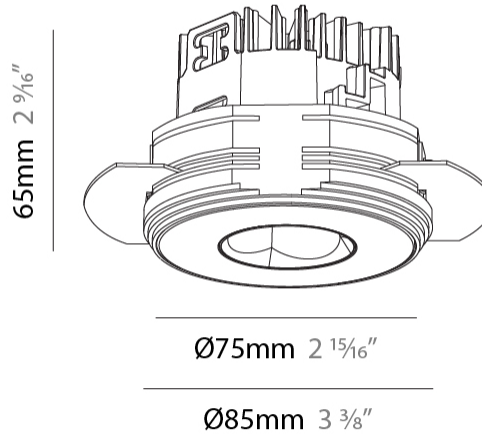

Series: Oiko Pro
Subseries: Oiko Pro Round
Brand: Prolicht
Division: Architectural
Mounting Type: Trimless
Mounting Location: Ceiling
Subcategory: Downlight

PHYSICAL

Shape: Round
Diameter (mm): 75
Diameter (in): 2 15/16
Height (mm): 65
Height (in): 2 9/16
Ceiling Thickness (mm): 10 / 12.5 / 15 / 25
Ceiling Thickness (in): 3/8 or 1/2 or 9/16 or 1
Min. Recessing Depth (mm): 70
Min. Recessing Depth (in): 2 3/4
Light Distribution: Direct
Diffuser: Lens Pack - Spread Lens / Linear Spread Lens / Honeycomb Louver
Fixture Finish: SSR / BKV / CWI / CRY / HAB / UFT / ITA / RUA / FTG / MYG / LOD / PUS / FRO / FUP / KIA / POP / BLS / SPG / MEY / GOH / GUM / CHC / COM / ABZ / JAG / OBR / MOS / ROR
Fixture Material: Aluminum Die Cast
Cut-out Measurements: 68mm / 2 11/16" Diameter

ELECTRICAL

Lamp Type: LED (Zhaga Standard)
Input Wattage (W): 16
Total Output Wattage (W): 14.6
Dimming: Tri-Mode (Non-Dimming and Phase Dimming (120Vac only) and 0-10V Dimming)
Driver Included: No
Driver Location: Recessed Housing
Driver Type: Constant Current - Universal
Driver Class: Class 2
Input Voltage (V): 120 - 277
Constant Current (MA): 350

LED

Color Temperature (°K): 2700 / 3000 / 3500 / 4000
Max. Delivered Lumen (lm): 1067 / 1150 / 1217 / 1220
Nominal Lumen (lm): 1393 / 1501 / 1589 / 1592
CRI: >90 CRI
Lamp Life (hrs): 50000

OPTICAL

Reflector°: 14
Adjustability: Fixed

RATINGS AND CERTIFICATIONS

Certified By: Certified for North American Standards
IP rating: IP20